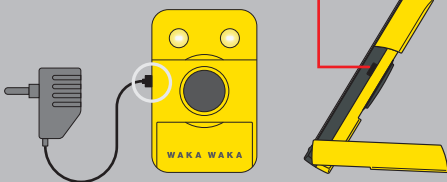

USB charging

In: micro-USB

An empty WakaWaka needs about 4 hours to fully recharge using a micro-USB adapter.