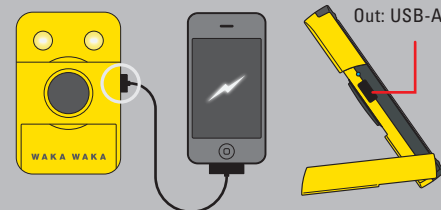

Connect a device to the USB port.
WakaWaka will automatically detect it and switch on the power.

Light

Push the button to switch on the light.
Push several times to adjust the brightness.

Superbright

~10 hrs on full charge

Bright

~20 hrs on full charge

Medium

~60 hrs on full charge

Low

~150 hrs on full charge

Off

SOS Light

Hold the button for two seconds to switch on WakaWaka as a SOS beacon