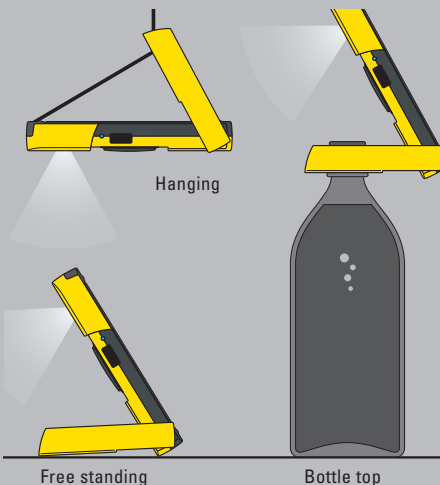

Positioning