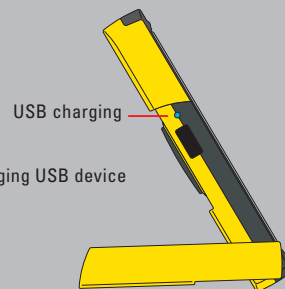

Indicators

● On: charging USB device

Solar charging

- 1 blink: slow charging
- 2 blinks: normal charging
- 3 blinks: fast charging

Battery status